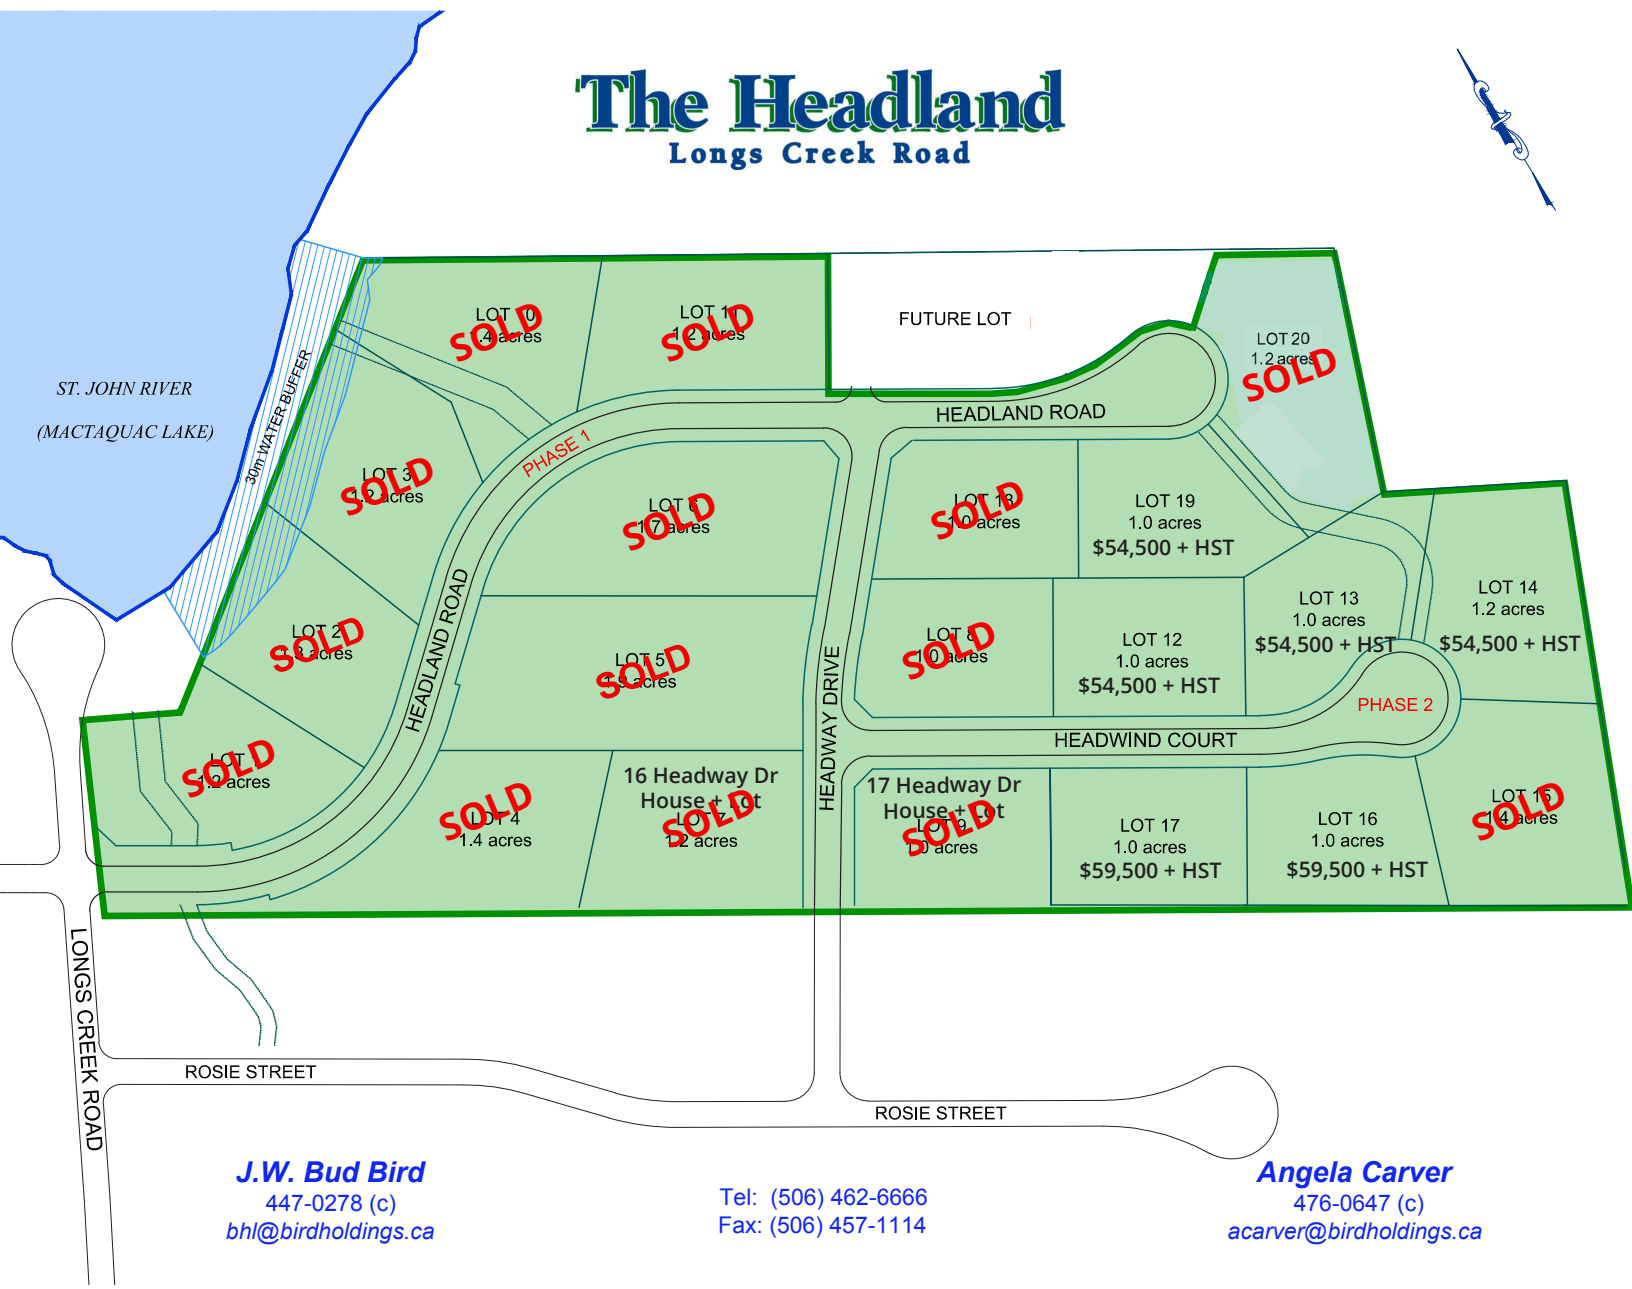

The Headland

Longs Creek Road

J.W. Bud Bird
447-0278 (c)
bhl@birdholdings.ca

Tel: (506) 462-6666
Fax: (506) 457-1114

Angela Carver
476-0647 (c)
acarver@birdholdings.ca